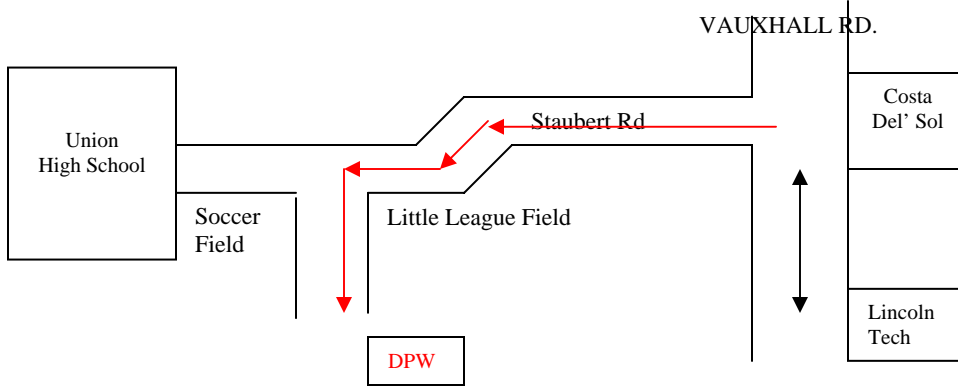

Joseph Florio
Mayor

Manuel Figueiredo
Comm. of Pub. Works
Committee member

WELCOME TO THE TOWNSHIP OF UNION DEPARTMENT OF PUBLIC WORKS WEBSITE

Sergio P. Panunzio CPWM, CPM.
Superintendent

Our Location

One Swanstrom Place, Union, New Jersey 07083

Our Contact Numbers

Telephone - 8:30 Am- 4:30 Pm **908-686-1922** (After hours message center- calls will be retrieved the next business day)

EMERGENCY TELEPHONE CONTACT 908-851-5000 (24 Hours- 365 Days for Tree or Sewer Emergencies)