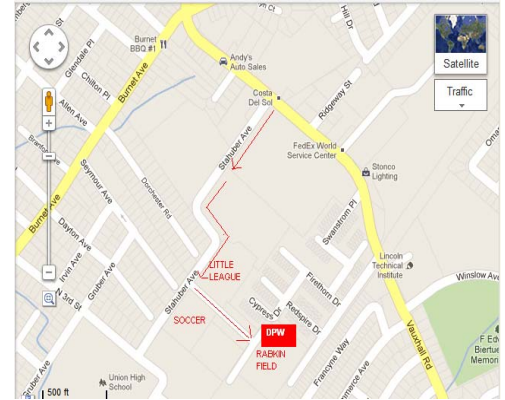

Joseph Florio
Mayor

Manuel Figueiredo
Comm. of Pub. Works
Committee member

WELCOME TO THE TOWNSHIP OF UNION DEPARTMENT OF PUBLIC WORKS WEBSITE

Sergio P. Panunzio CPWM, CPM.
Superintendent

Our Location

One Swanstrom Place, Union, New Jersey 07083