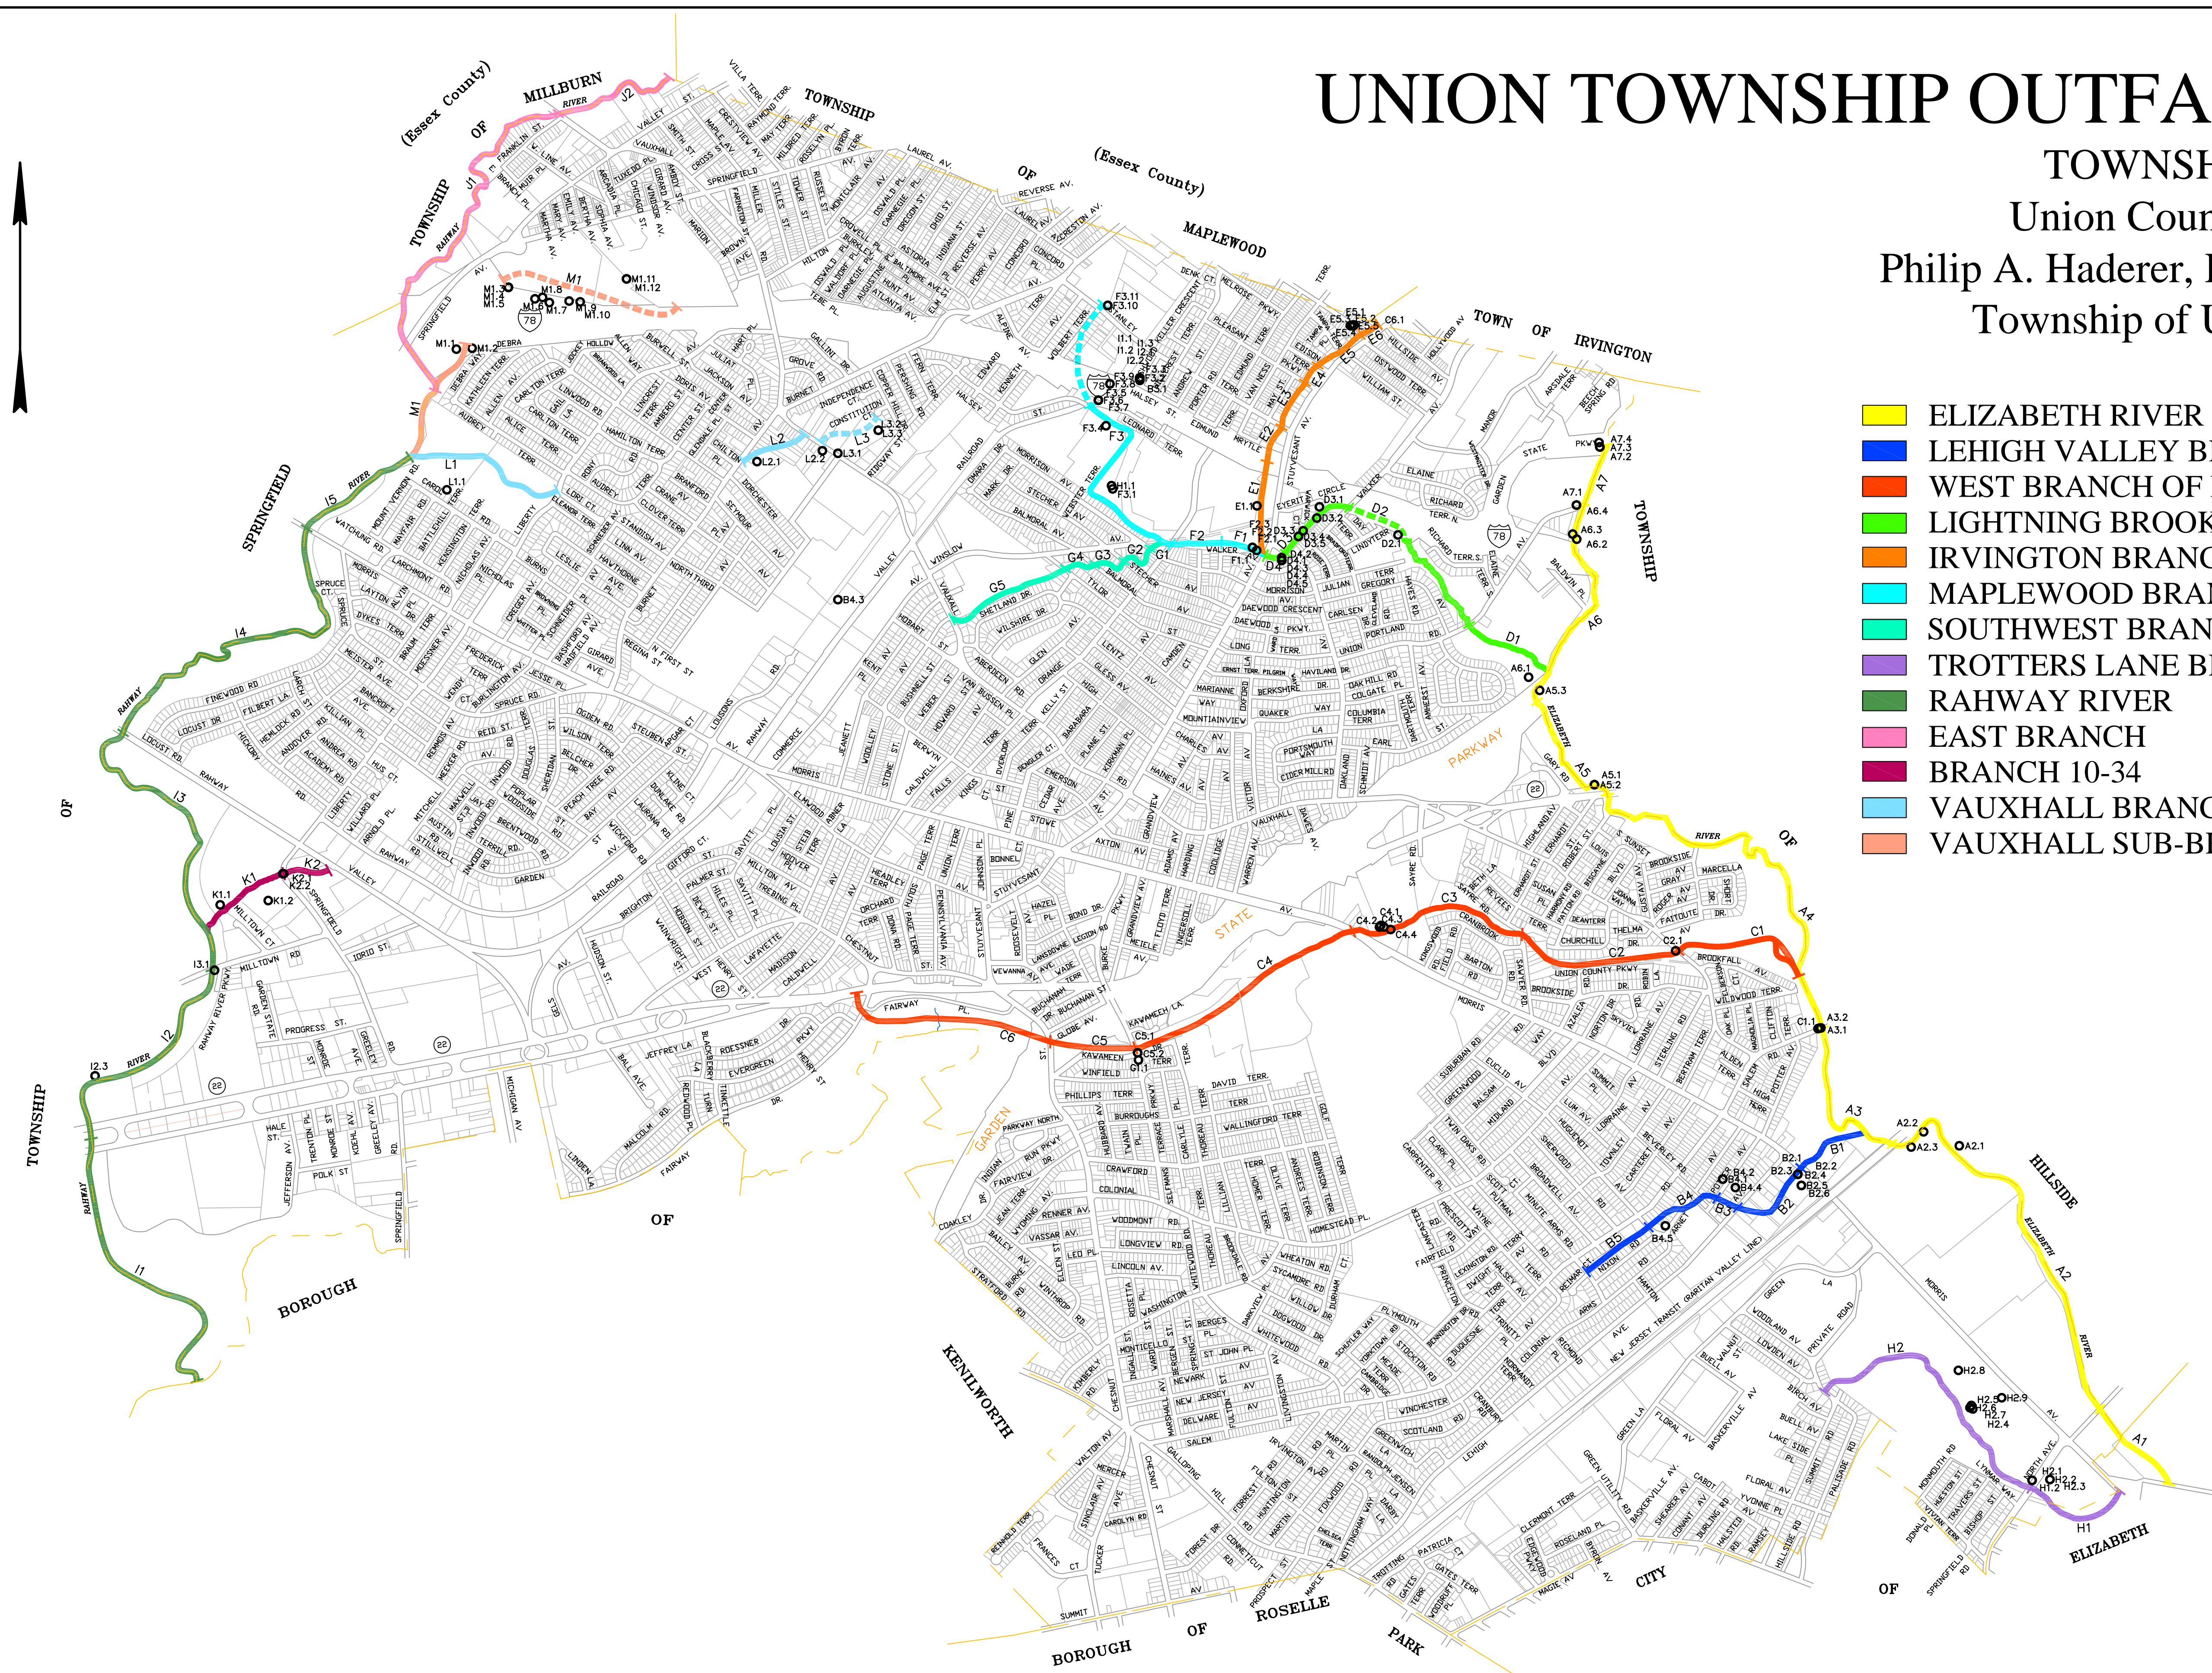

UNION TOWNSHIP OUTFALL MAP

TOWNSHIP OF UNION

Union County, New Jersey

Philip A. Haderer, P.E., C.M.E.

Township of Union Engineer

- ELIZABETH RIVER
- LEHIGH VALLEY BRANCH
- WEST BRANCH OF ELIZABETH RIVER
- LIGHTNING BROOK
- IRVINGTON BRANCH
- MAPLEWOOD BRANCH
- SOUTHWEST BRANCH
- TROTTERS LANE BRANCH
- RAHWAY RIVER
- EAST BRANCH
- BRANCH 10-34
- VAUXHALL BRANCH
- VAUXHALL SUB-BRANCH